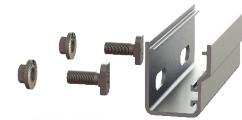

Components

CrossRail 44-X

Part Number	Description
4000019	CrossRail 44-X 166", Mill
4000020	CrossRail 44-X 166", Dark
4000021	CrossRail 44-X 180", Mill
4000022	CrossRail 44-X 180", Dark

CrossRail 48-X

Part Number	Description
4000662	CrossRail 48-X 166", Mill
4000663	CrossRail 48-X 166", Dark
4000675	CrossRail 48-X 180", Mill
4000665	CrossRail 48-X 180", Dark

CrossRail 48-XL

Part Number	Description
4000695	CrossRail 48-XL 166", Mill
4000705	CrossRail 48-XL 166", Dark

CrossRail 80

Part Number	Description
4000508	CrossRail 80 168" Rail Mill

CrossRail Mid Clamp Standoff

Part Number	Description
4000601-H	CR MC Silver, 30-50mm, 13 mm Hex
4000602-H	CR MC Dark, 30-50mm, 13 mm Hex

CrossRail End Clamp

Part Number	Description
4000429	CR EC Silver, 30-50mm, Shared RL 30-45mm
4000430	CR EC Dark, 30-50mm, Shared RL 30-45mm
4000003	Shared Rail EC Silver, SS 46-50mm
4000004	Shared Rail EC Dark, SS 46-50mm

Yeti Clamp

Part Number	Description
4000050-H	Yeti Hidden EC for CR, Mill, 13 mm Hex

Aluminum End Clamp

Part Number	Description
4005344	CrossRail EC Silver, AL 32-33mm
4005169	CrossRail EC Silver, AL 34-36mm
4005290	CrossRail EC Silver, AL 37-38mm
4005170	CrossRail EC Silver, AL 39-41mm
4005291	CrossRail EC Silver, AL 42-44mm
4005171	CrossRail EC Silver, AL 45-47mm
4005292	CrossRail EC Silver, AL 48mm
4005172	CrossRail EC Silver, AL 49-50mm