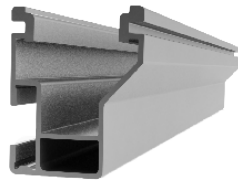

Applicable with all our CrossRails

- 48-X
- 48-XL
- 80

Applicable Roof Types

- Clay
- Synthetic
- Concrete