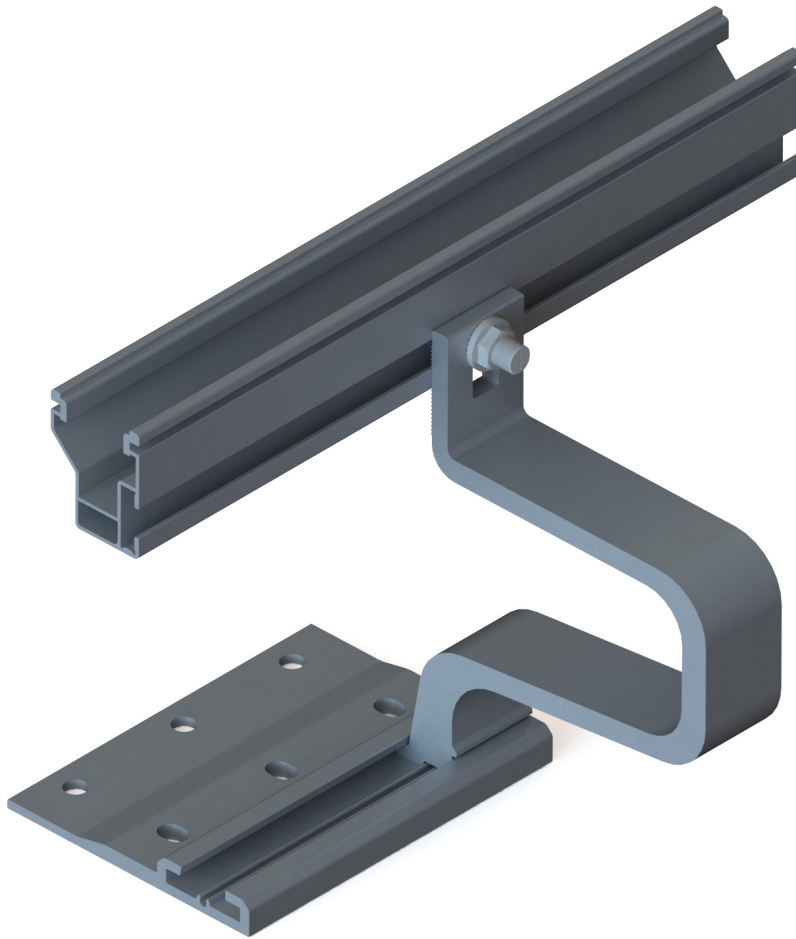

# SingleHook

Part Number	Description
4000521	SingleHook 5.5" Base TB&Nut Set, No Lags

- ▶ High quality, German engineered system optimized for residential installation
- ▶ Provides 5.5 inches of East/West adjustability
- ▶ Refined geometry and minimized use of material allows larger spans between roof hooks
- ▶ 100% code-compliant
- ▶ High quality aluminum provides high corrosion resistance
- ▶ Fast installation, minimal component count resulting in low total installed cost
- ▶ Quick and inexpensive with direct lateral access to the rail without additional components, including individual height adjustment
- ▶ Secure slide-in assembly, without screwing to the base plate
- ▶ Base plate with slotted bore holes in line, compliant with standards even of narrow rafters

## SingleHook

Landscape and portrait mounting with MiniClamp MC/EC

## SingleHook Mounting Base

- ▶ Universal module clamp
- ▶ Clamp is rotatable

## M10 T-Bolt

- ▶ Included in MiniRail MC/EC set
- ▶ With sealing washers