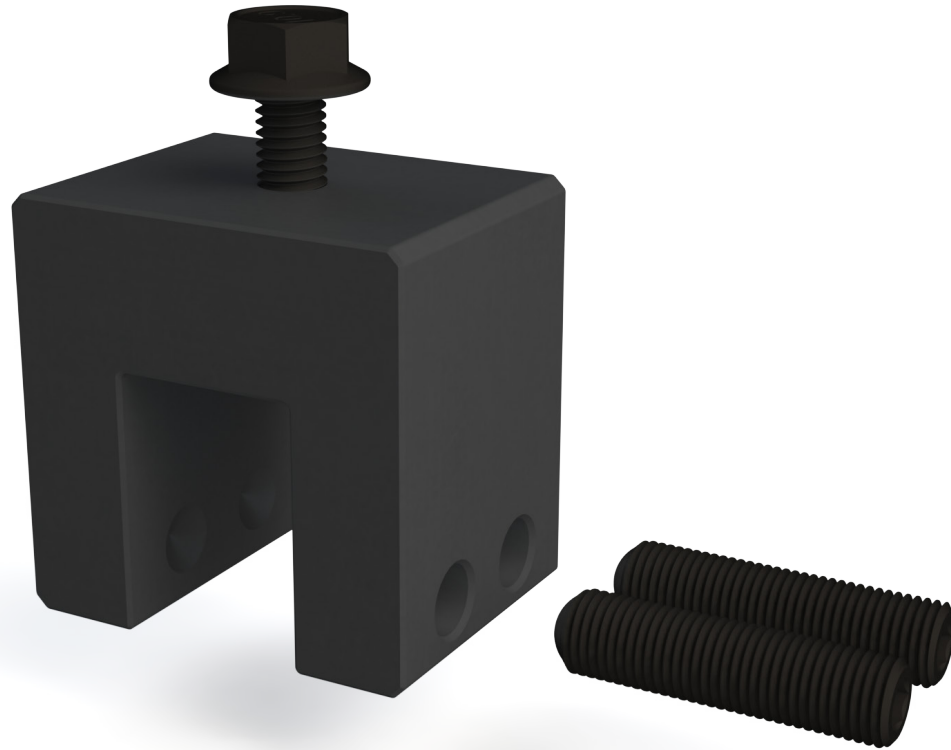

Standing Seam PowerClamp

Part Number	Description
4000016	Standing Seam PowerClamp Mini, Set
4000017	Standing Seam PowerClamp Standard, Set

- ▶ Incredible Strength
- ▶ Cost competitive
- ▶ Compatible with Universal L-Foot
- ▶ 6061-T6 Aluminum
- ▶ Available with 1 (Mini) and 2 (Standard) Silver Bullet Set Screw configurations
- ▶ Will not penetrate the roof seam
- ▶ Ball point head eliminates marring of paint or damage to the roof panel seam

Standard

Mini