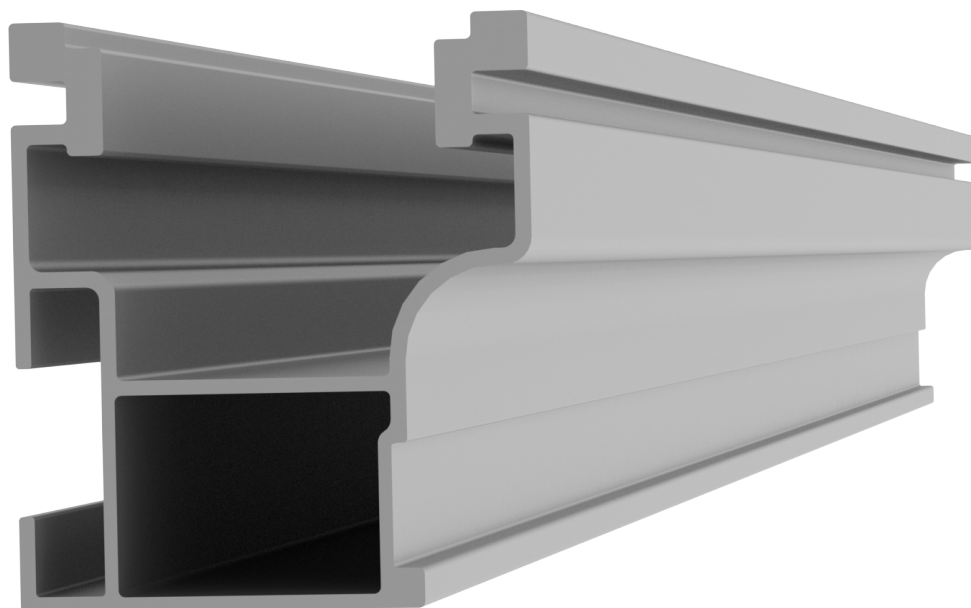

NEW!

NEW PRODUCT

CrossRail 44-X

- ▶ Optimized rail profile
- ▶ One rail for all markets
- ▶ Built-in wire management
- ▶ Maintains same structural integrity as 48-X
- ▶ Tested up to 200 mph winds
- ▶ Tested up to 100 PSF snow loads

Part Number	Description
4000019	CrossRail 44-X 166", Mill
4000020	CrossRail 44-X 166", Dark
4000021	CrossRail 44-X 180", Mill
4000022	CrossRail 44-X 180", Dark
4000051	RailConn Set, CR 44-X, Mill
4000052	RailConn Set, CR 44-X, Dark
4000067	End Cap, Black, CR 44-X