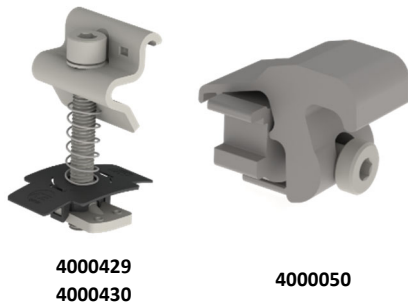

Everest CrossRail Clamps Replacements

Single tool system

MID CLAMPS

OLD MID CLAMP

NEW MID CLAMP

CLAMP

Discontinued Parts		New Parts	
Part No.	Description	Part No.	Description
4000601	CR MC Silver, 30-47mm, Shared RL 30-42mm	4000601-H	CR MC Silver, 30-47mm, 13mm Hex
4000602	CR MC Dark, 30-47mm, Shared RL 30-42mm	4000602-H	CR MC Dark, 30-47mm, 13mm Hex

END CLAMPS

OLD END CLAMPS

NEW YETI CLAMP

Discontinued Parts		New Parts	
Part No.	Description	Part No.	Description
4000050	Yeti Hidden EC for CR, Mill	4000050-H	Yeti Hidden EC for CR, Mill
4000429	CR EC Silver, 30-50mm, Shared RL 30-45mm		
4000430	CR EC Dark, 30-50mm, Shared RL 30-45mm		

Alternative End Clamps

END CLAMP MILL

END CLAMP BLACK

Alternative New Parts

Part No.	Description
4000090	CR EC Silver, 30-40mm
4000091	CR EC Dark, 30-40mm
4000092	CR EC Silver, 40-47mm
4000093	CR EC Dark, 40-47mm