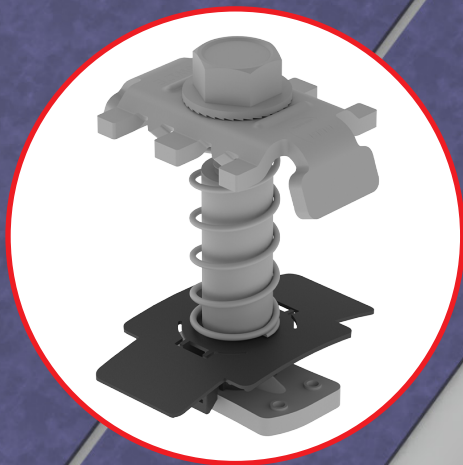

We support PV systems
Formerly Everest Solar Systems 

Universal Mid Clamp

PRODUCT SHEET

Part Number	Description
4000601-H	CR MC Silver, 30-47mm, 13mm Hex
4000602-H	CR MC Dark, 30-47mm, 13mm Hex
4000688-H	SR MC Silver, 30-50mm, 13mm Hex
4000689-H	SR MC Silver, 30-50mm, 13mm Hex

- ▶ Same product, improved design
- ▶ One handed and one tool installation
- ▶ Secures wires in rail channel
- ▶ MK3 technology provides highest rail engagement
- ▶ Available in mill and dark finishes