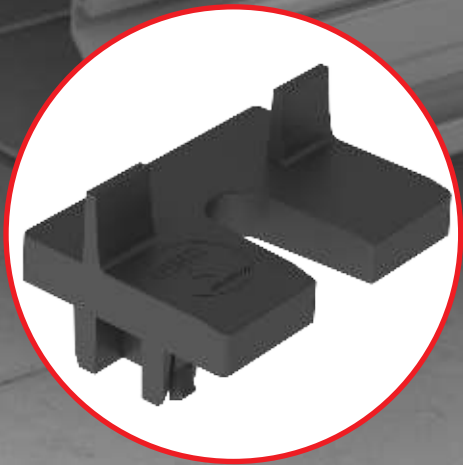

We support PV systems
Formerly Everest Solar Systems

Add-On

PRODUCT SHEET

Part Number	Description
4000609	Shared Rail Clamp, Add-On, Slide In, 10mm

- Enhanced in-rail wire management
- More space between module and rail
- Simple installation
- Used for Shared Rail systems
- Made of glass fiber reinforced polyamide