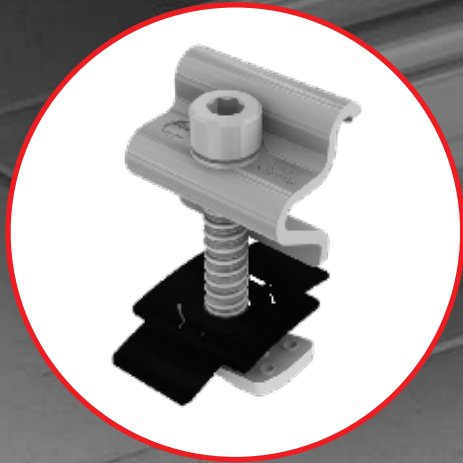

# Universal End Clamp

## PRODUCT SHEET

Part Number	Description
4000090	CR EC Silver, 30-40mm
4000091	CR EC Dark, 30-40mm
4000092	CR EC Silver, 40-47mm
4000093	CR EC Dark, 40-47mm

- ▶ Standard end clamp compatible with all CrossRail systems
- ▶ One handed and one tool installation
- ▶ Secures wires in rail channel
- ▶ MK3 technology provides highest rail engagement
- ▶ Available in mill and dark finishes