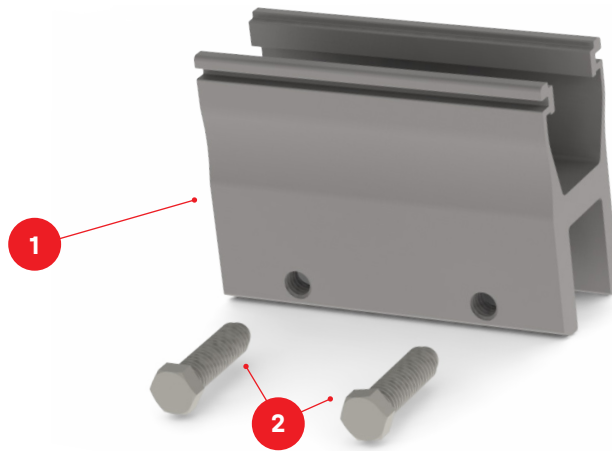

## PRODUCT FEATURES

- / Fits multiple standing seam metal roof profiles
- / Non-penetrating seam clamp maintains roof integrity
- / Seam clamp and mounting rail all in one piece
- / Minimize freight cost and simplify distribution
- / Low part count reduces assembly steps and installation cost
- / 1" of module adjustability along rail once installed
- / Ball point set screw and detent ensure secure attachment

# TECHNICAL DATA

|                  |  |
|------------------|--|
|                  | SS PowerClamp Railless                           |
| Material         | 6000 Series Aluminum, Steel Ball Point Set Screw |
| Finish           | Mill   |
| Tensile strength | 34.8ksi (240Mpa)                                 |
| Yield strength   | 31.2ksi (215Mpa)                                 |
| Weight           | 0.7 lbs/piece (0.32 kg)                          |

Unit: in [mm]

| Item Number | Description                     | Part Number   |
|-------------|---------------------------------|---|
| 1           | SS PowerClamp Railless          | 4000532   SS PowerClamp Railless, Kit<br>4000533   SS PowerClamp Railless Kit, Dark |
| 2           | Screw Oval 3-8in X 1.75in, 13mm |   |