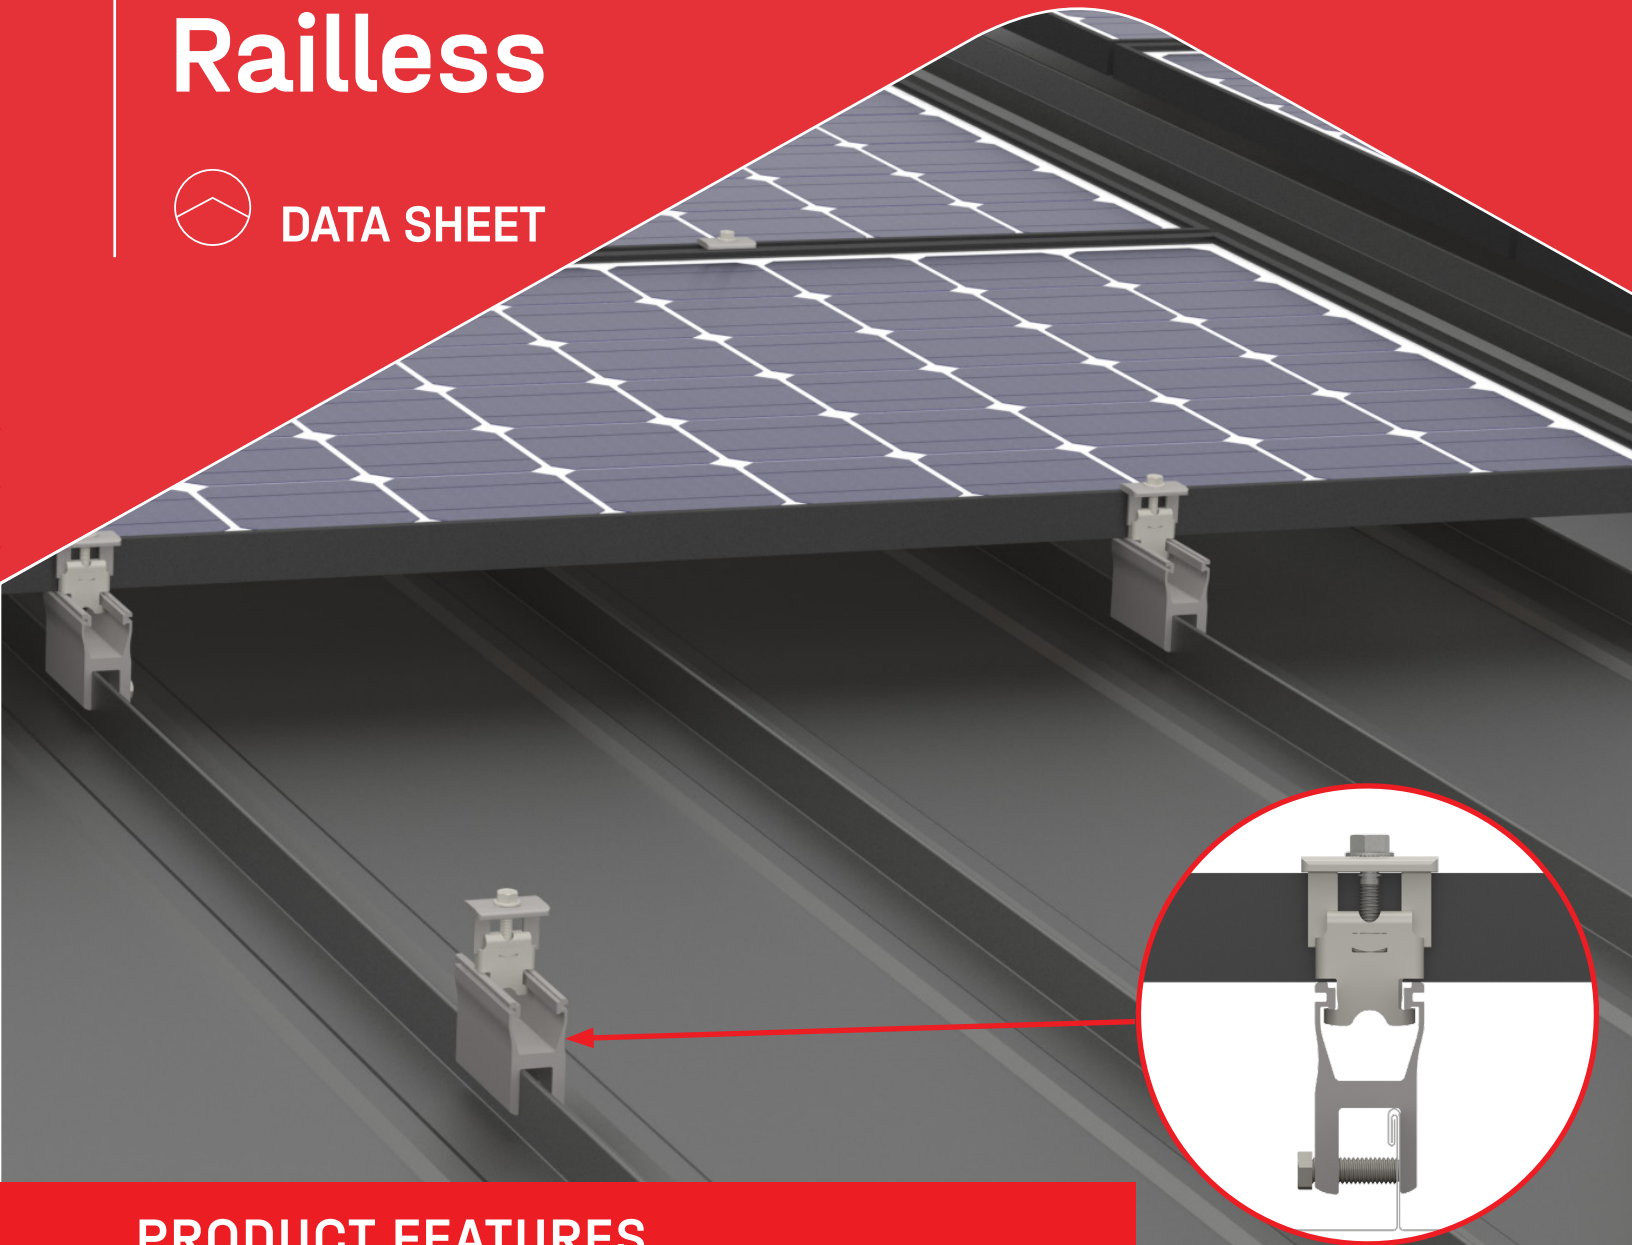

# SS PowerClamp Railless

DATA SHEET

## PRODUCT FEATURES

- / Fits multiple standing seam metal roof profiles
- / Non-penetrating seam clamp maintains roof integrity
- / Seam clamp and mounting rail all in one piece
- / Minimize freight cost and simplify distribution
- / Low part count reduces assembly steps and installation cost
- / 1" of module adjustability along rail once installed
- / Ball point set screw and detent ensure secure attachment