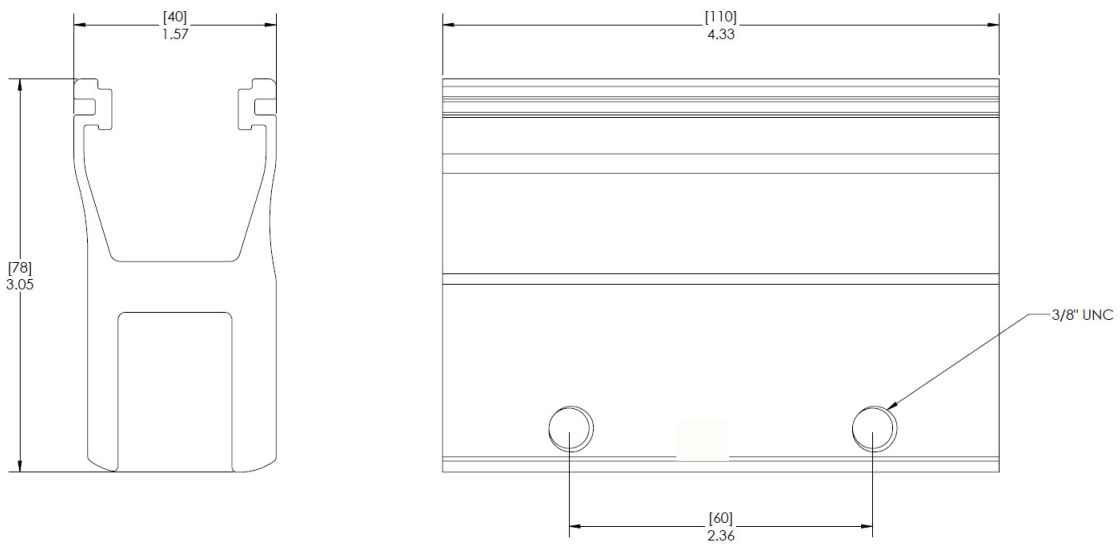

TECHNICAL DATA

	SS PowerClamp Railless
Material	6000 Series Aluminum, Steel Ball Point Set Screw
Finish	Mill
Tensile strength	34.8ksi (240Mpa)
Yield strength	31.2ksi (215Mpa)
Weight	0.7 lbs/piece (0.32 kg)

Unit: in [mm]

Item Number	Description	Part Number
1	SS PowerClamp Railless	4000532 | SS PowerClamp Railless, Kit 4000533 | SS PowerClamp Railless Kit, Dark
2	Screw Oval 3-8in X 1.75in, 13mm