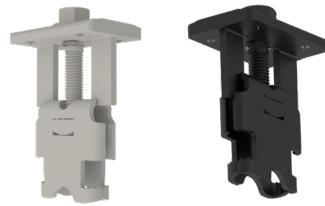

## PRODUCT FEATURES

- / Fits multiple standing seam metal roof profiles
- / Non-penetrating seam clamp maintains roof integrity
- / Seam clamp and mounting rail all in one piece
- / Minimize freight cost and simplify distribution
- / Low part count reduces assembly steps and installation cost
- / 1" of module adjustability along rail once installed
- / Ball point set screw and detent ensure secure attachment

# TECHNICAL DATA

|                  |  |
|------------------|--|
|                  | SS PowerClamp Railless                           |
| Material         | 6000 Series Aluminum, Steel Ball Point Set Screw |
| Finish           | Mill   |
| Tensile strength | 34.8ksi (240Mpa)                                 |
| Yield strength   | 31.2ksi (215Mpa)                                 |
| Weight           | 0.7 lbs/piece (0.32 kg)                          |

Unit: in [mm]

| Item Number | Description                     | Part Number   |
|-------------|---------------------------------|---|
| 1           | SS PowerClamp Railless          | 4000532   SS PowerClamp Railless, Kit<br>4000533   SS PowerClamp Railless Kit, Dark |
| 2           | Screw Oval 3-8in X 1.75in, 13mm |   |

# SYSTEM COMPONENTS

**SS PowerClamp Railless, Kit**

| Part Number | Description                      |
|-------------|----------------------------------|
| 4000532     | SS PowerClamp Railless, Kit      |
| 4000533     | SS PowerClamp Railless Kit, Dark |