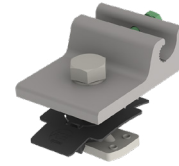

K2 Ground Lug

Part Number	Description
4000006-H	K2 Ground Lug, 13mm Hex Set